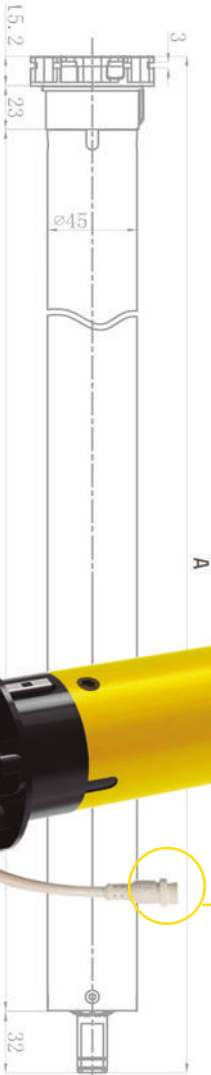

Features

- $\varnothing$ 45 mm
- Electronic end limit
- Two programming options: double end limit or pressure closure for cassette awnings
- Bidirectionality with weather sensors
- Option to deactivate the solar sensor from the transmitter
- 5-meter extension wire to avoid additional splicing
- Options for 10, 15, and 20 meter wires
- Frequency 868.3 MHz
- Moisture-resistant surface

- Bidirectional Wi-Fi technology
- Removable **EASY CONNECT®** IP65 connector for easier installation

Percentage opening control