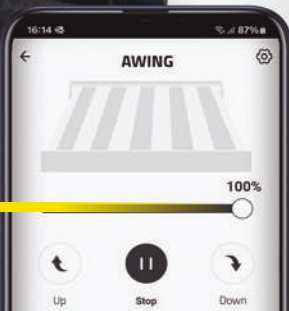

Awnings with invisible arms

Cassette awnings with invisible arms

Straight-arm awnings

Vertical awnings

ZIP vertical awnings

Bidirectional communication with **A-OK weather sensors** increases security in weather alarm situations, thanks to its ability for automatic and accurate data collection

The new generation of motorization, for any awning

Direct connection

A-OK®

info@a-okmotors.com
a-okmotors.com