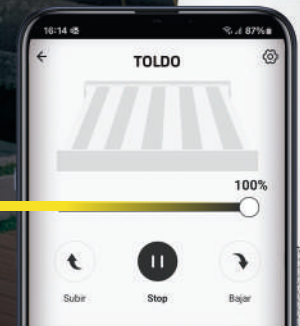

- Bidirectional Wi-Fi technology
- Removable **EASY CONNECT®** IP65 connector for easier installation

Percentage opening control

cnaok5@aoksz.com
www.a-okmotor.com